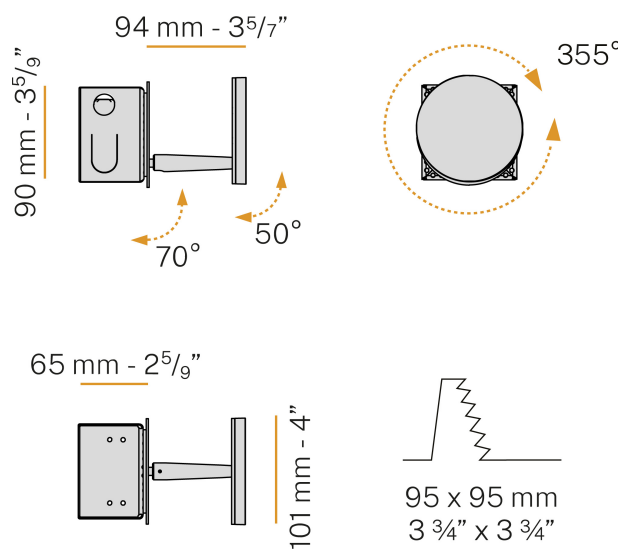

PANZERI

Bella

220-240V AC dimmable (Step DIM)

X05219.011.0509

 mat brass

Data sheet

CODE	X05219.011.0509
SYSTEM POWER CONSUMPTION	5W
EFFICACY	77.6lm/W
LIGHT SOURCE	LED
LIGHT SOURCE LIFETIME	L80 (B10) 70.000h
COLOUR TEMPERATURE	2700K Ra>90
LIGHT DISTRIBUTION	adjustable
POWER SUPPLY	220-240V AC
FREQUENCY	50/60Hz
ELECTRICAL CONFIGURATION	dimmable (Step DIM)
DRIVER	integrated included
NOMINAL LUMINOUS FLUX	460lm
LUMEN OUTPUT	388lm
EFFICIENCY	84.3%
WEIGHT	0,93 Kg
PROTECTION DEGREE	IP20
COLOUR TOLLERANCES	SDCM 3
PACKING DIMENSIONS (CM)	13,0 x 24,0 x 12,0

Lighting fixture for wall semi-built-in installation for interiors, with swivelling light beam.
Pickled sheet metal fixing disk in white polyacrylic paint.
Pickled sheet metal wall plate in white, black, bronze, mat brass or titanium polyacrylic paint.
Turned brass joints in polyacrylic paint.
Die-cast aluminium structure in polyacrylic paint.
Die-cast aluminium head rotating on three axes in polyacrylic paint.
Modelled acrylic diffuser with mat finish.
Aluminium closing disk in polyacrylic paint.
Push-button to adjust luminosity according to 5 levels of visual comfort.
Recessed housing for masonry or plasterboard, in pickled sheet metal in polyacrylic paint.
Pickled sheet metal brackets for plasterboard fixing.
Built-in hole dimension: 95x95mm (3,7x3,7")

Technical drawing

Polar diagram